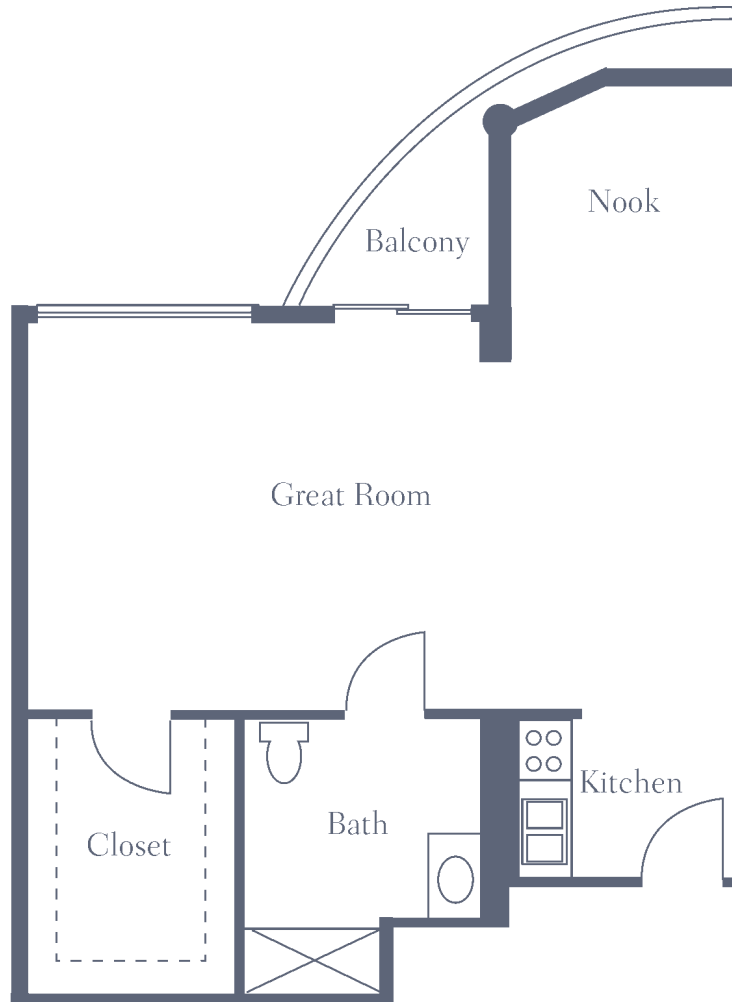

Unit C

Studio • One Bath • 576 sq. ft.

Dimensions are approximate.
Floor plans may vary.

Cypress Village • Assisted Living

4600 Middleton Park Circle East • Jacksonville, FL 32224

904-223-6100 • CypressVillageRetirement.com

Unit J

Studio • One Bath • 703 sq. ft.

Dimensions are approximate.
Floor plans may vary.

Cypress Village • Assisted Living

4600 Middleton Park Circle East • Jacksonville, FL 32224

904-223-6100 • CypressVillageRetirement.com

Unit K

Studio • One Bath • 510 sq. ft.

Dimensions are approximate.
Floor plans may vary.

Cypress Village • Assisted Living

4600 Middleton Park Circle East • Jacksonville, FL 32224

904-223-6100 • CypressVillageRetirement.com