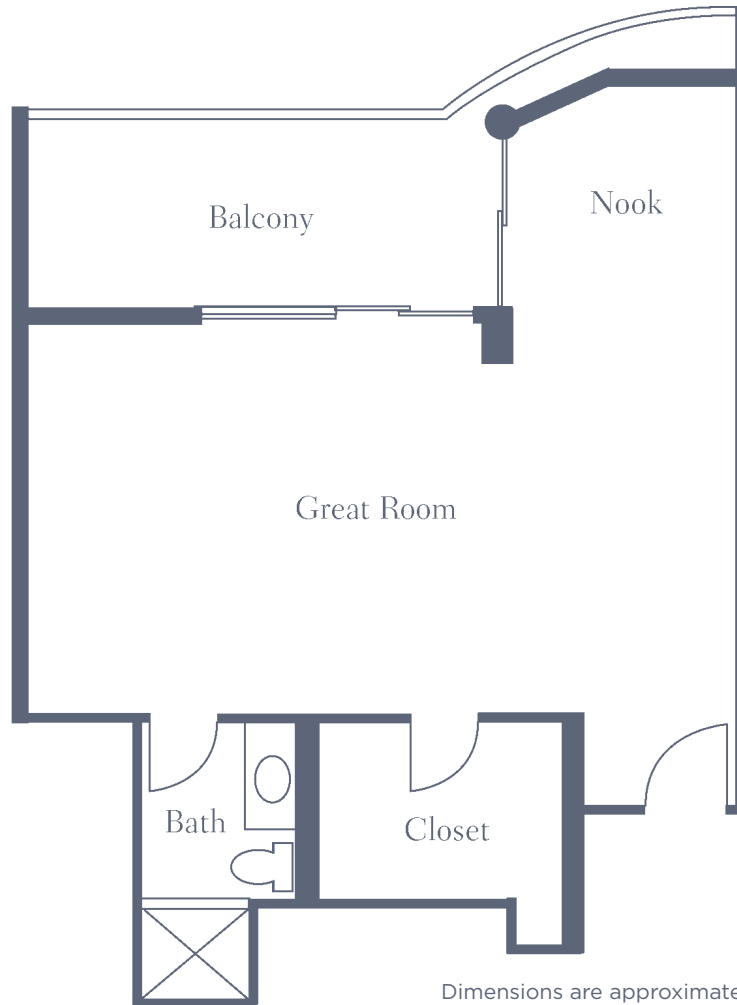

Unit C

Studio • One Bath • 576 sq. ft.

Dimensions are approximate.
Floor plans may vary.

Cypress Village • Assisted Living

4600 Middleton Park Circle East • Jacksonville, FL 32224

904-223-6100 • CypressVillageRetirement.com

Unit J

Studio • One Bath • 703 sq. ft.

Dimensions are approximate.
Floor plans may vary.

Cypress Village • Assisted Living

4600 Middleton Park Circle East • Jacksonville, FL 32224

904-223-6100 • CypressVillageRetirement.com

Unit K

Studio • One Bath • 510 sq. ft.

Dimensions are approximate.
Floor plans may vary.

Cypress Village • Assisted Living

4600 Middleton Park Circle East • Jacksonville, FL 32224

904-223-6100 • CypressVillageRetirement.com