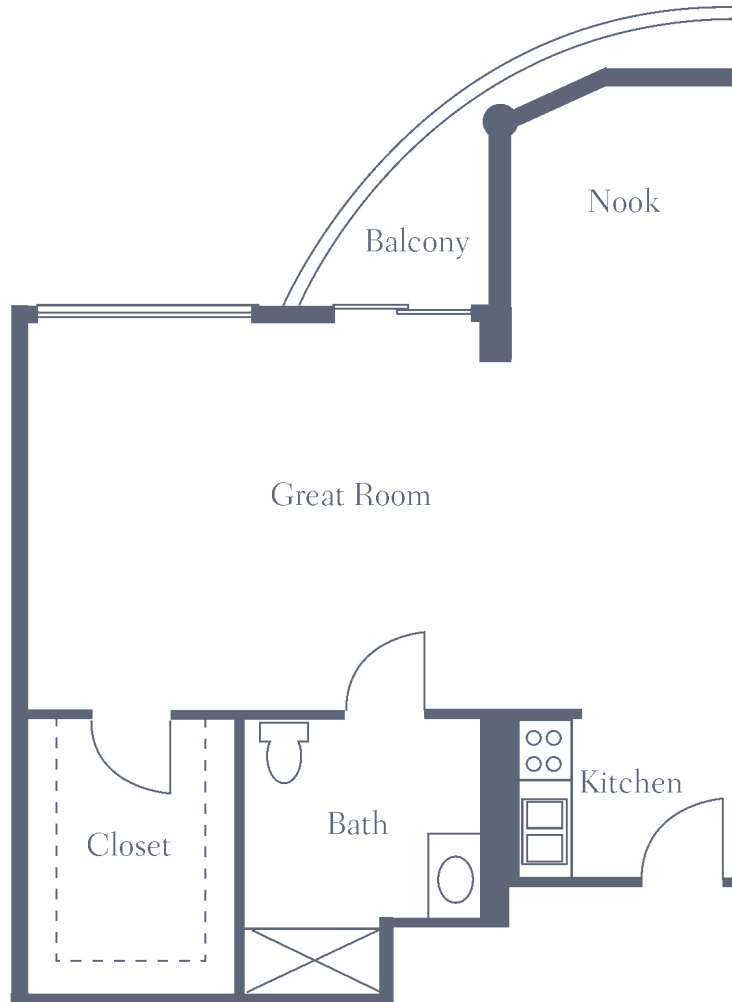

# Unit J

Studio • One Bath • 703 sq. ft.

Dimensions are approximate.  
Floor plans may vary.