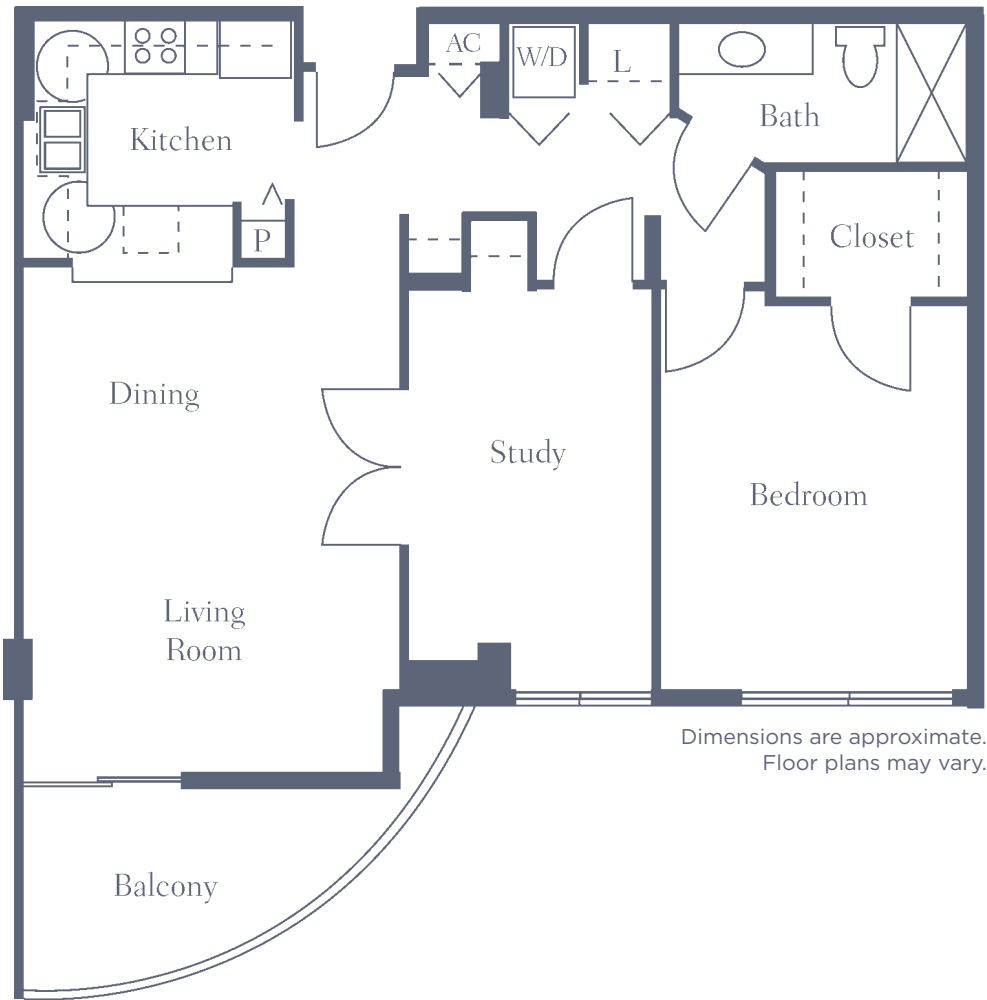

Unit H

One Bedroom/Study • One Bath • 931 sq. ft.

Cypress Village • Assisted Living

4600 Middleton Park Circle East • Jacksonville, FL 32224

904-223-6100 • CypressVillageRetirement.com