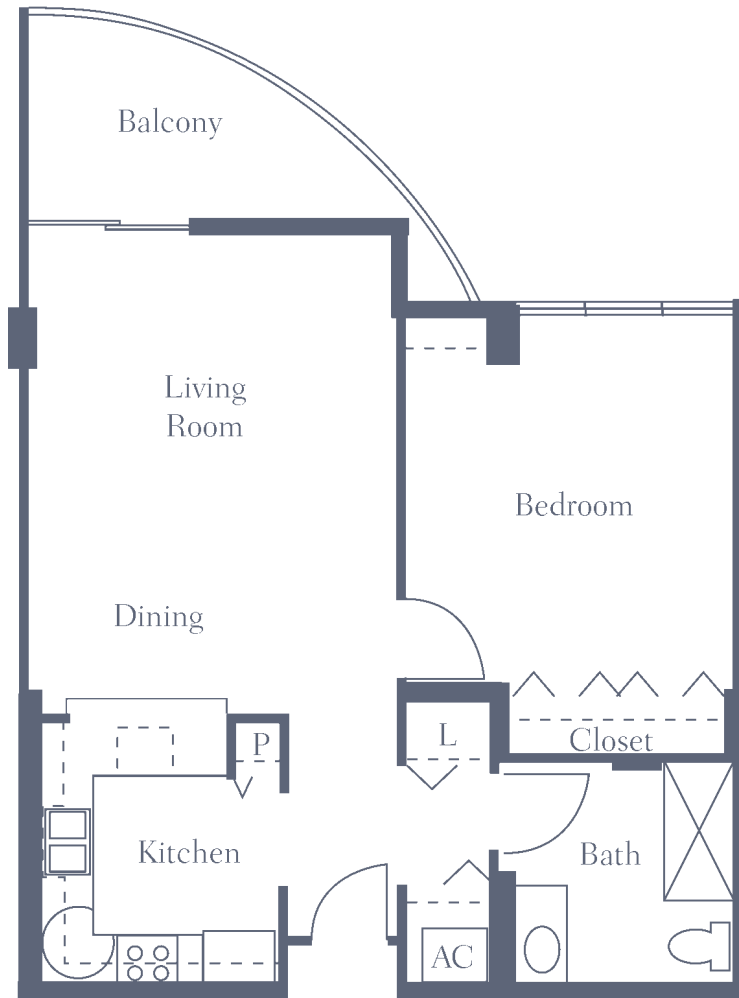

# Unit G

One Bedroom • One Bath • 701 sq. ft.

Dimensions are approximate.  
Floor plans may vary.