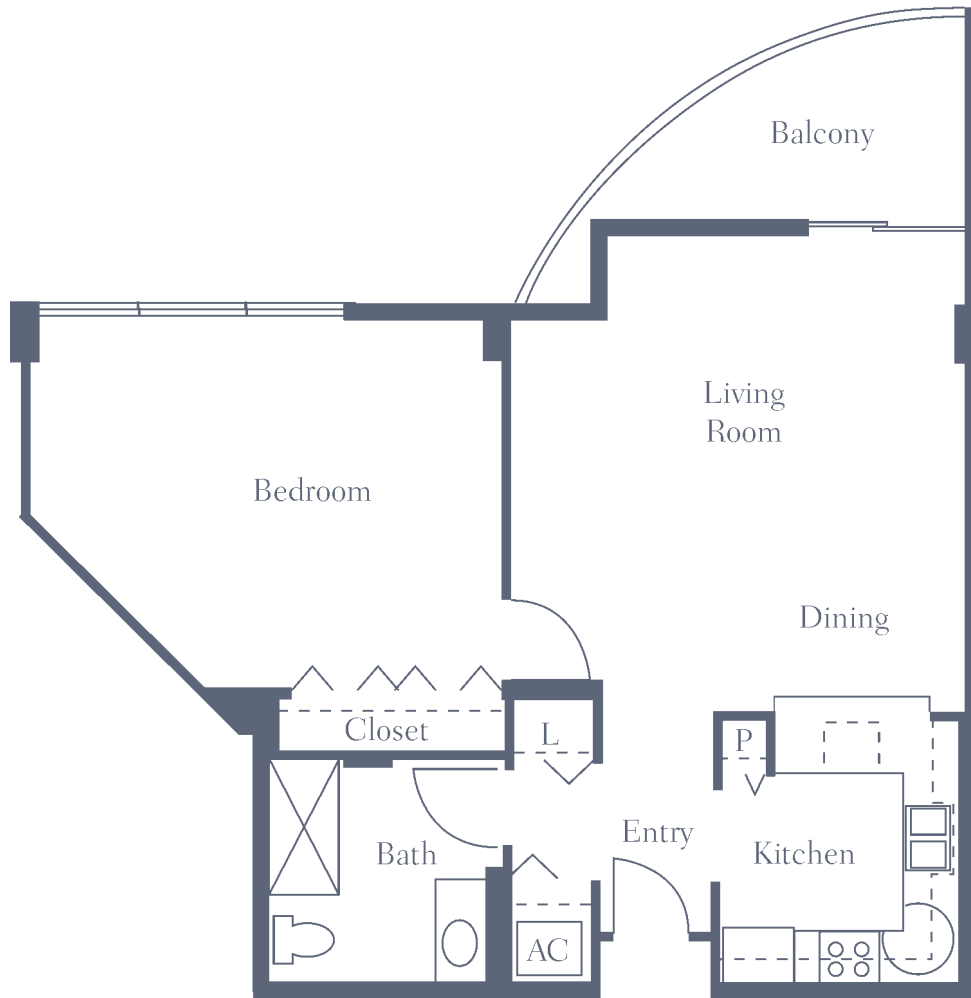

Unit F

One Bedroom • One Bath • 851 sq. ft.

Dimensions are approximate.
Floor plans may vary.

Cypress Village • Assisted Living

4600 Middleton Park Circle East • Jacksonville, FL 32224

904-223-6100 • CypressVillageRetirement.com