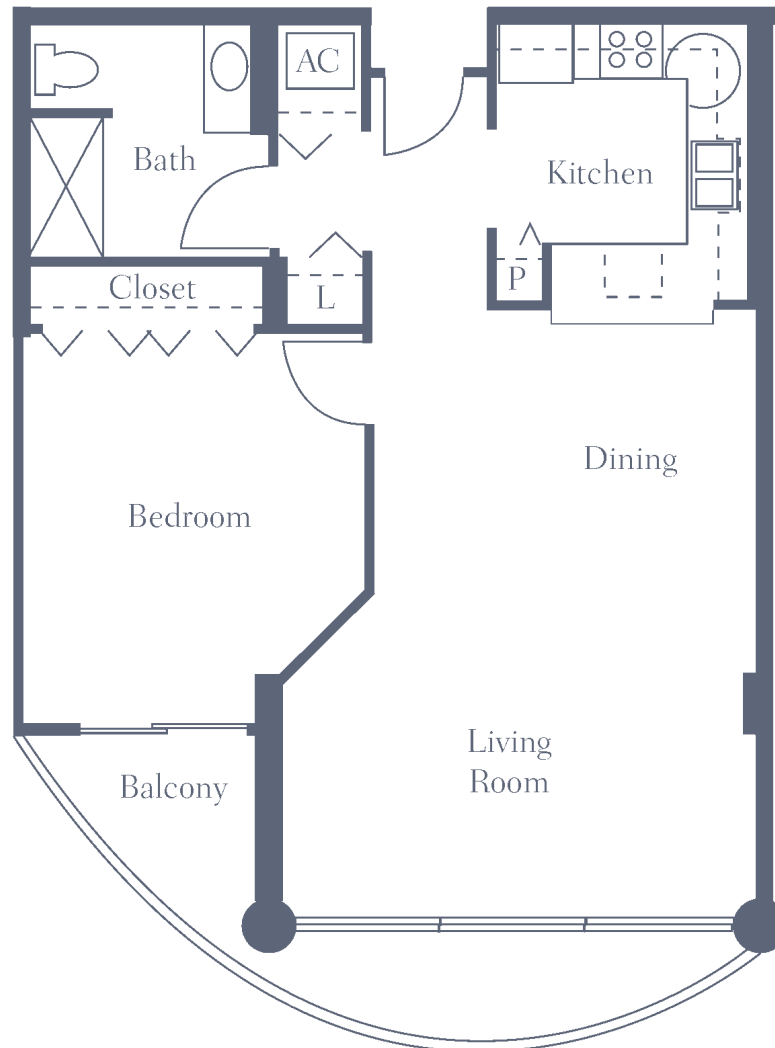

Unit E

One Bedroom • One Bath • 818 sq. ft.

Dimensions are approximate.
Floor plans may vary.

Cypress Village • Assisted Living

4600 Middleton Park Circle East • Jacksonville, FL 32224

904-223-6100 • CypressVillageRetirement.com