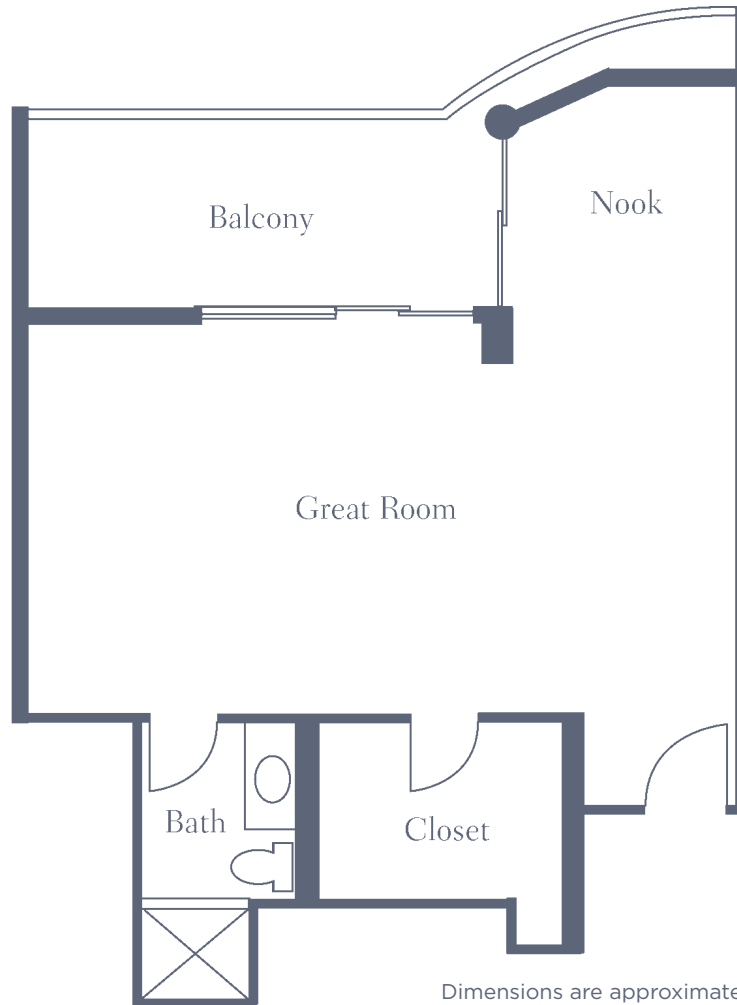

Unit C

Studio • One Bath • 576 sq. ft.

Dimensions are approximate.
Floor plans may vary.

Cypress Village • Assisted Living

4600 Middleton Park Circle East • Jacksonville, FL 32224

904-223-6100 • CypressVillageRetirement.com