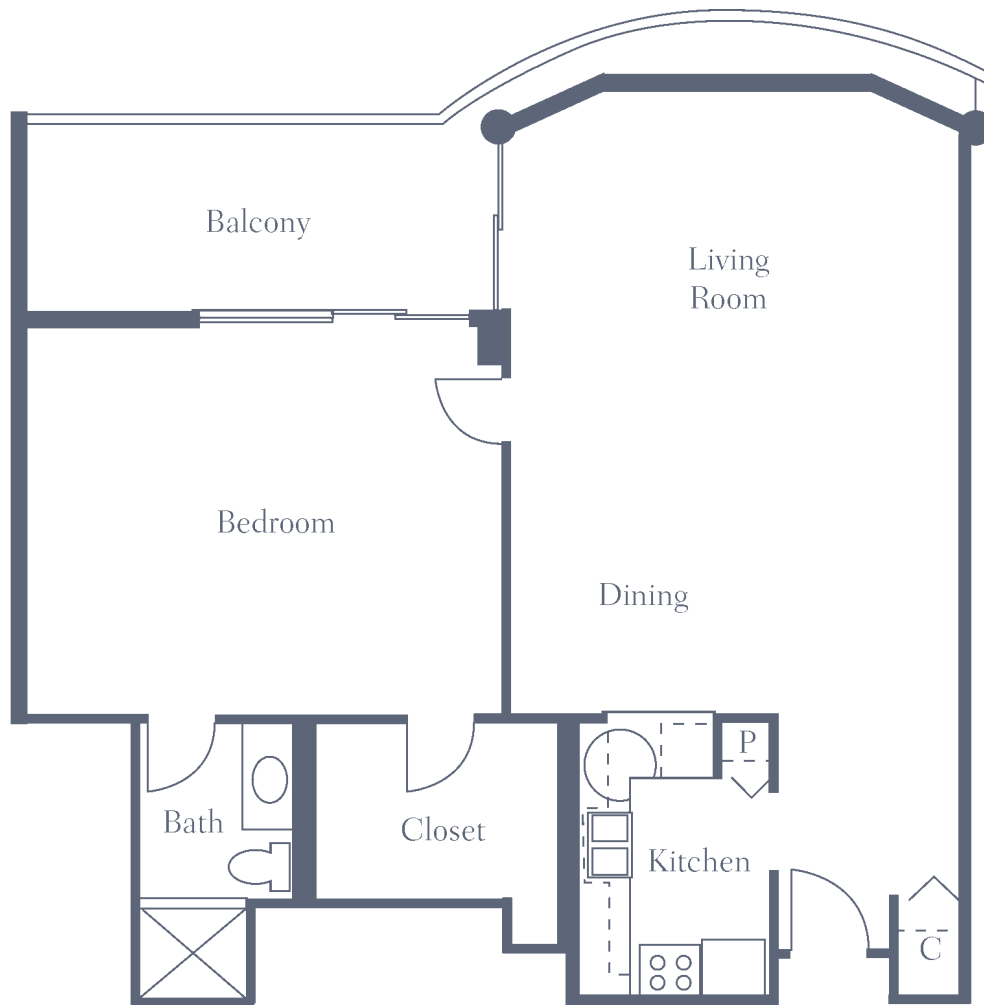

Unit L

One Bedroom • One Bath • 920 sq. ft.

Dimensions are approximate.
Floor plans may vary.

Cypress Village • Assisted Living

4600 Middleton Park Circle East • Jacksonville, FL 32224

904-223-6100 • CypressVillageRetirement.com