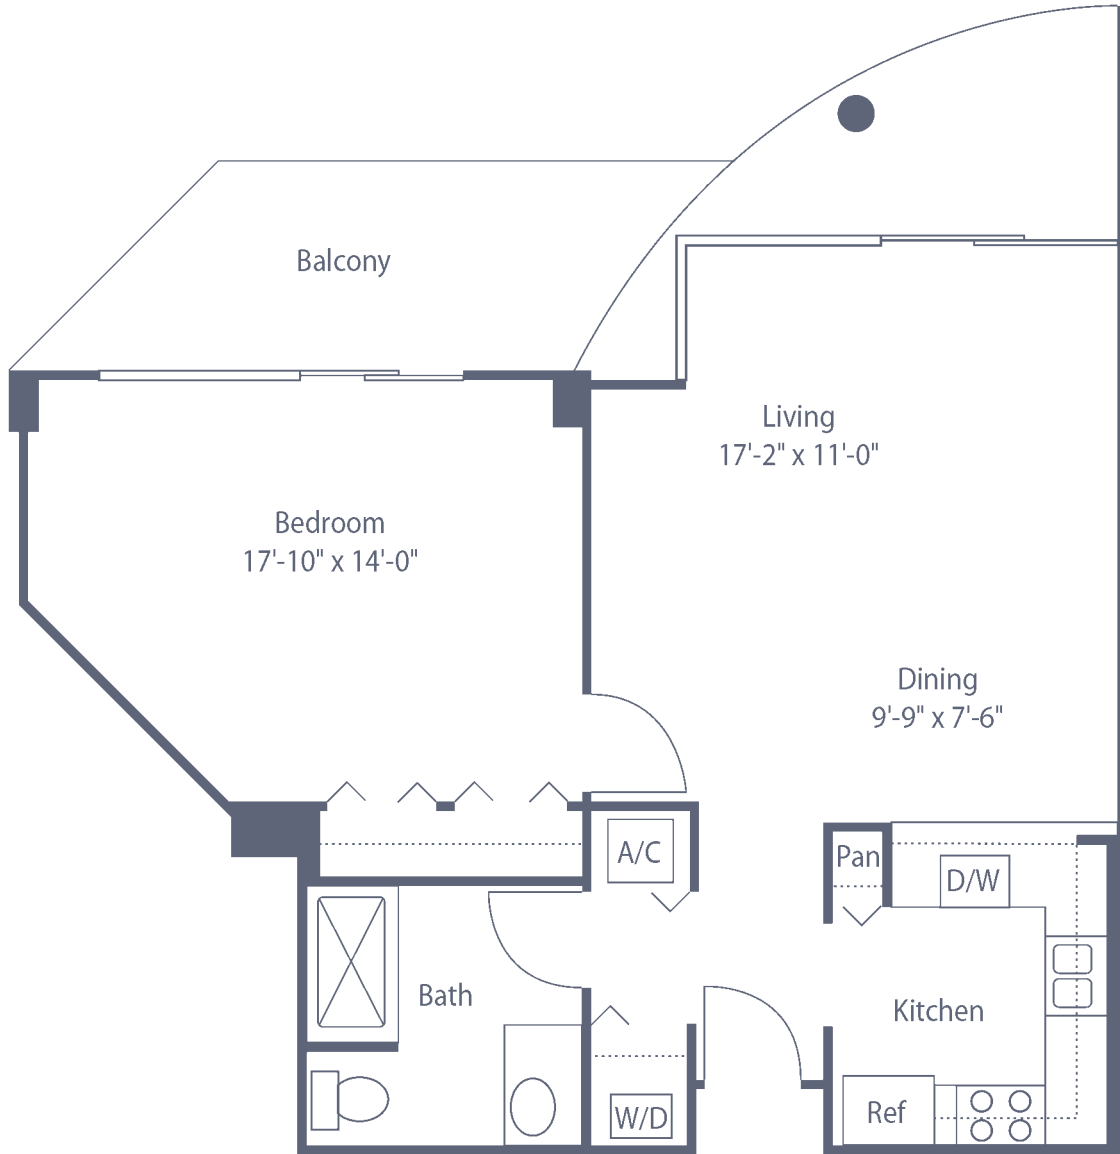

St. Simon

One Bedroom • One Bath • 850 sq. ft.

Dimensions are approximate.
Floor plans may vary.

Cypress Village

4600 Middleton Park Circle East • Jacksonville, FL 32224
904-223-6100 • CypressVillageRetirement.com