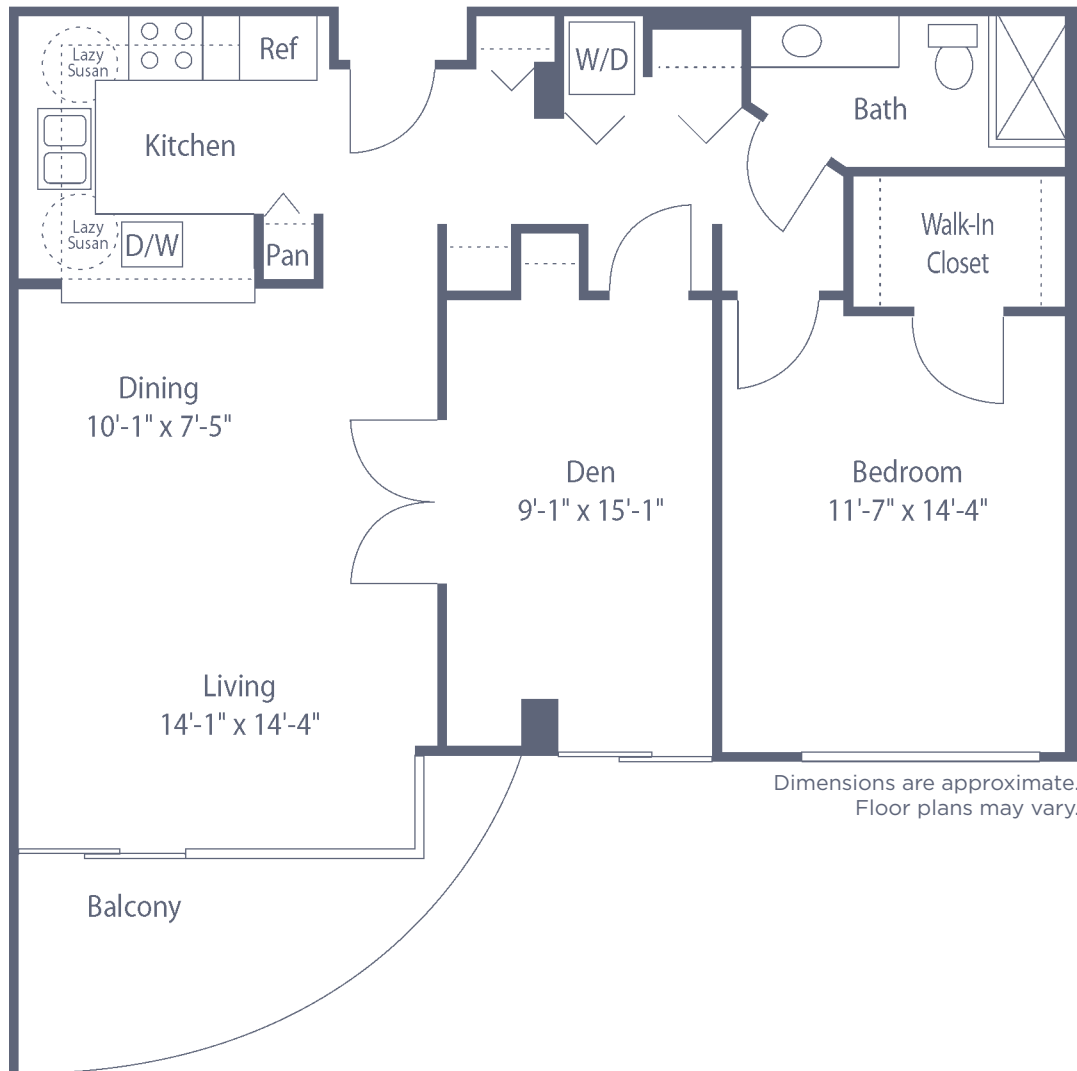

Marsh Harbor

One Bedroom/Den • One Bath • 976 sq. ft.

Cypress Village

4600 Middleton Park Circle East • Jacksonville, FL 32224
904-223-6100 • CypressVillageRetirement.com

Managed by  Life Care Services® 