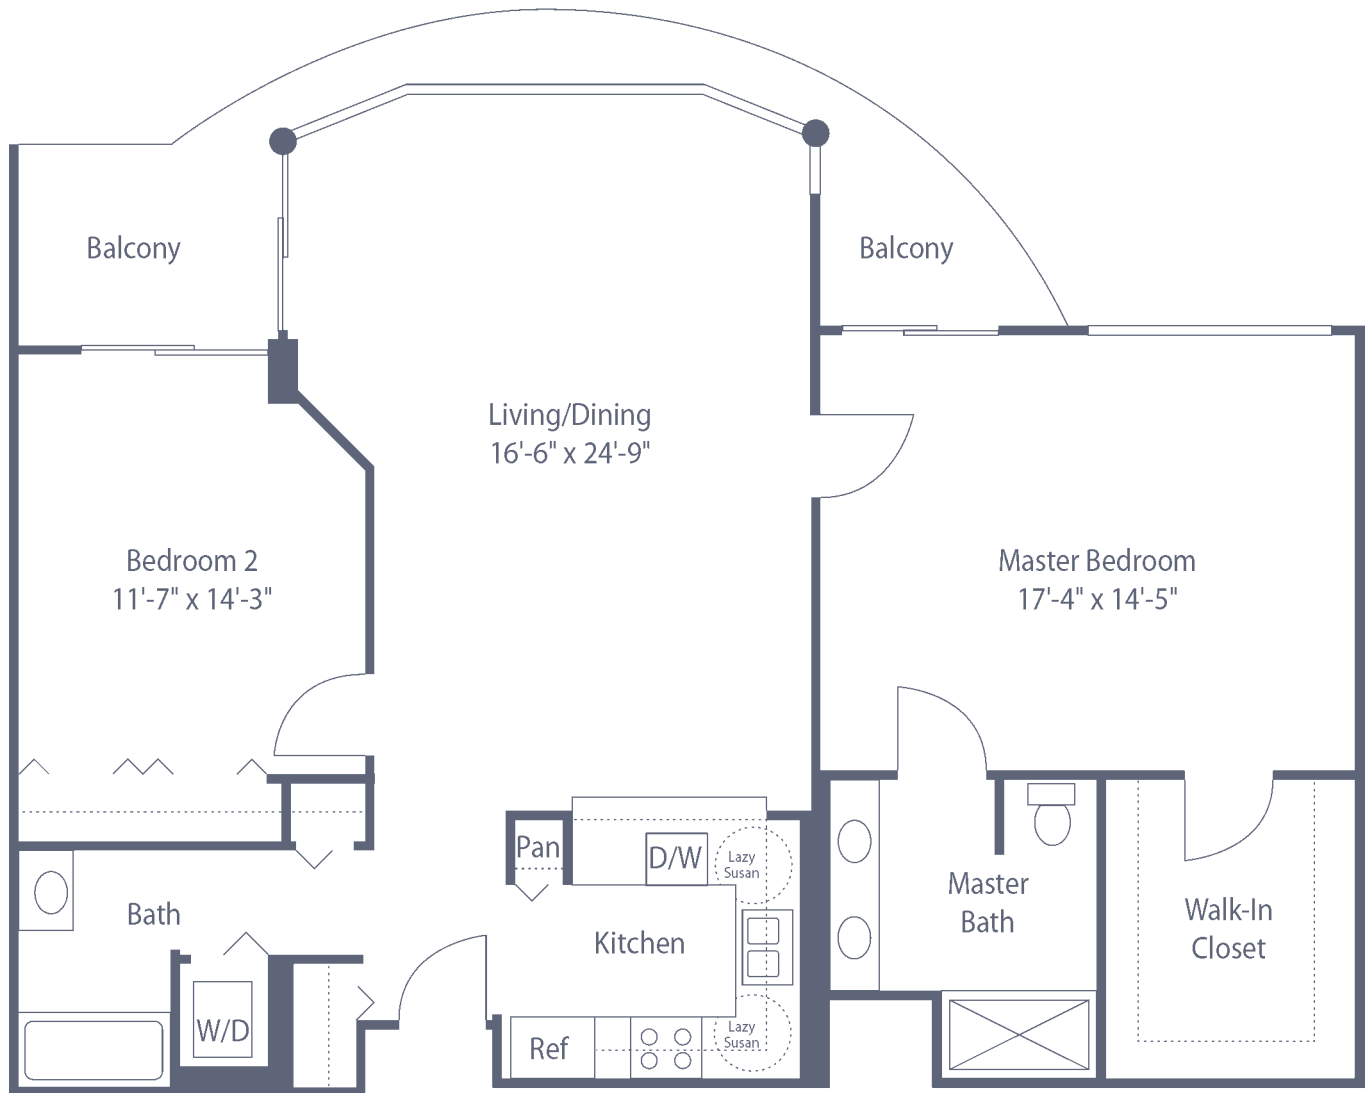

Willow

Two Bedroom • One Bath • 1,318 sq. ft.

Dimensions are approximate.
Floor plans may vary.

Cypress Village

4600 Middleton Park Circle East • Jacksonville, FL 32224
904-223-6100 • CypressVillageRetirement.com