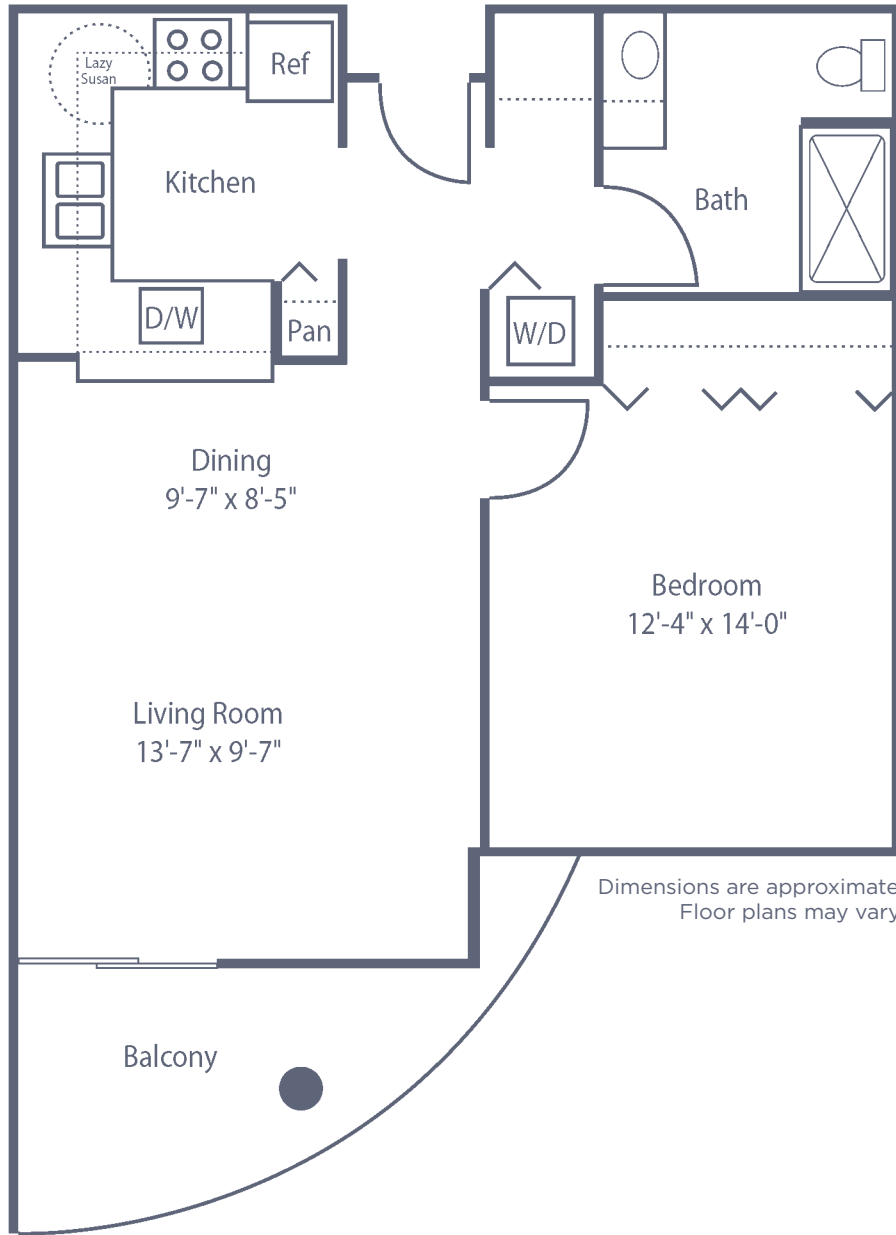

San Pablo

One Bedroom • One Bath • 739 sq. ft.

Cypress Village

4600 Middleton Park Circle East • Jacksonville, FL 32224
904-223-6100 • CypressVillageRetirement.com