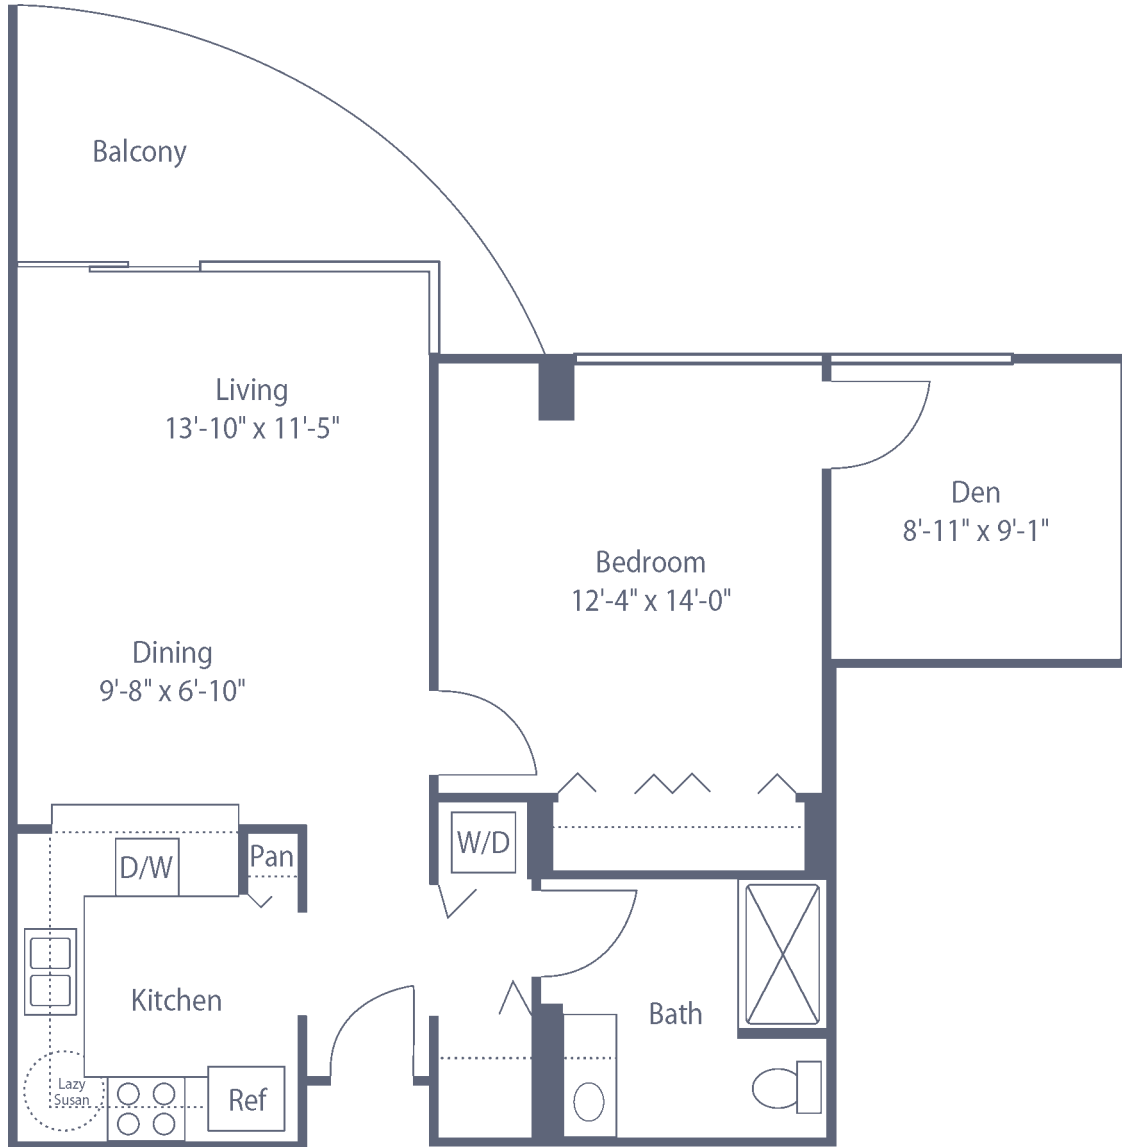

Ponce De-Leon

One Bedroom/Den • One Bath • 841 sq. ft.

Dimensions are approximate.
Floor plans may vary.

Cypress Village

4600 Middleton Park Circle East • Jacksonville, FL 32224
904-223-6100 • CypressVillageRetirement.com