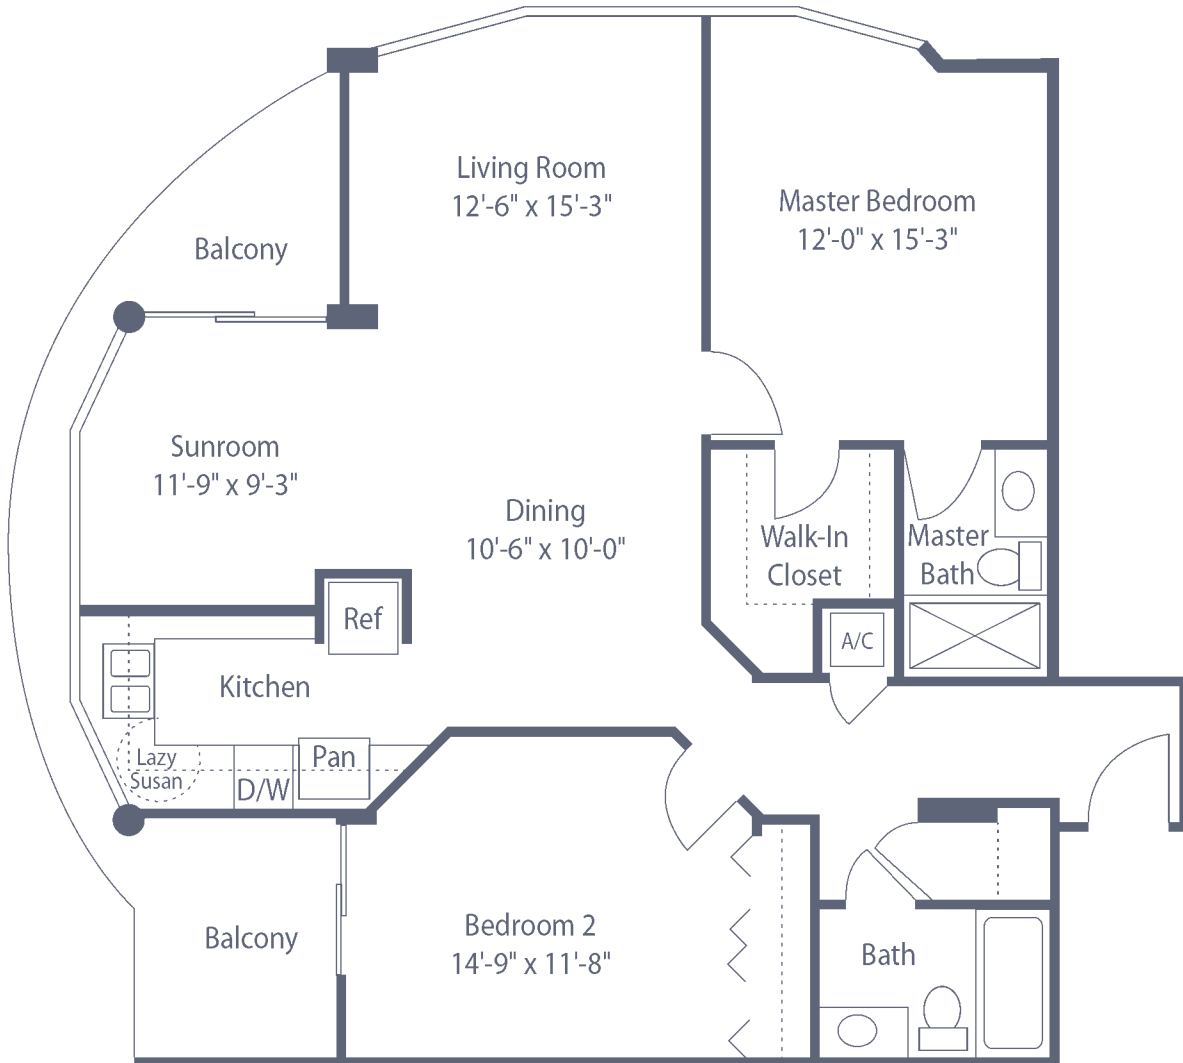

Mayport

Two Bedroom • Two Bath • 1,147 sq. ft.

Dimensions are approximate.
Floor plans may vary.

Cypress Village

4600 Middleton Park Circle East • Jacksonville, FL 32224
904-223-6100 • CypressVillageRetirement.com