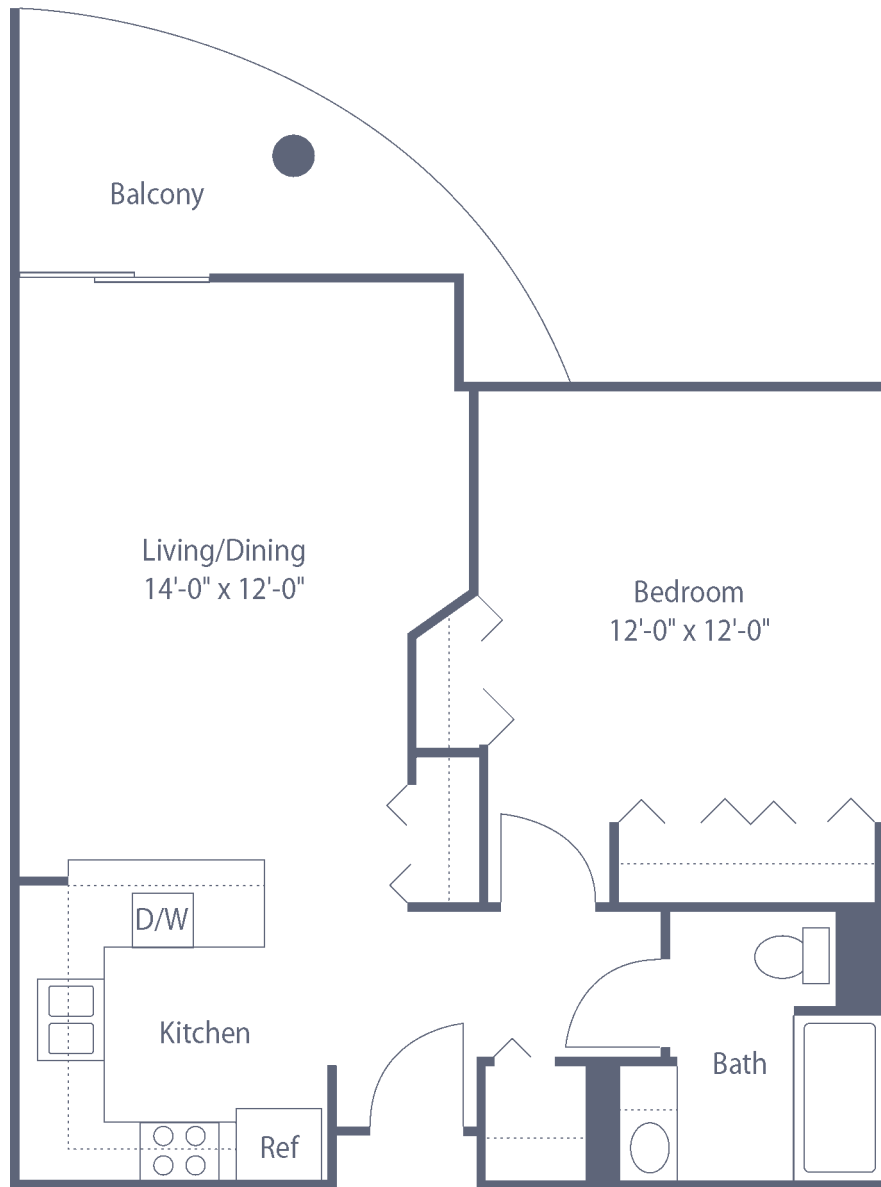

Largo

One Bedroom • One Bath • 638 sq. ft.

Dimensions are approximate.
Floor plans may vary.

Cypress Village

4600 Middleton Park Circle East • Jacksonville, FL 32224
904-223-6100 • CypressVillageRetirement.com