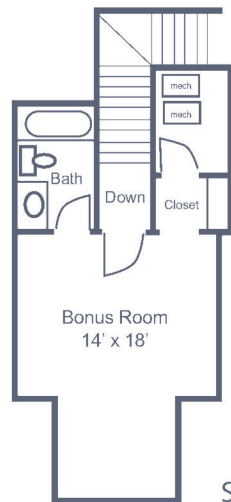

Fairway Homes

Oakmont

Two Story
Three Bedroom/Den
Three Bath + Bonus Room
3,176 sq. ft.

Second Level (406 sq. ft.)

First Level (2,770 sq. ft.)

Dimensions are approximate.
Floor plans may vary.

Cypress Village