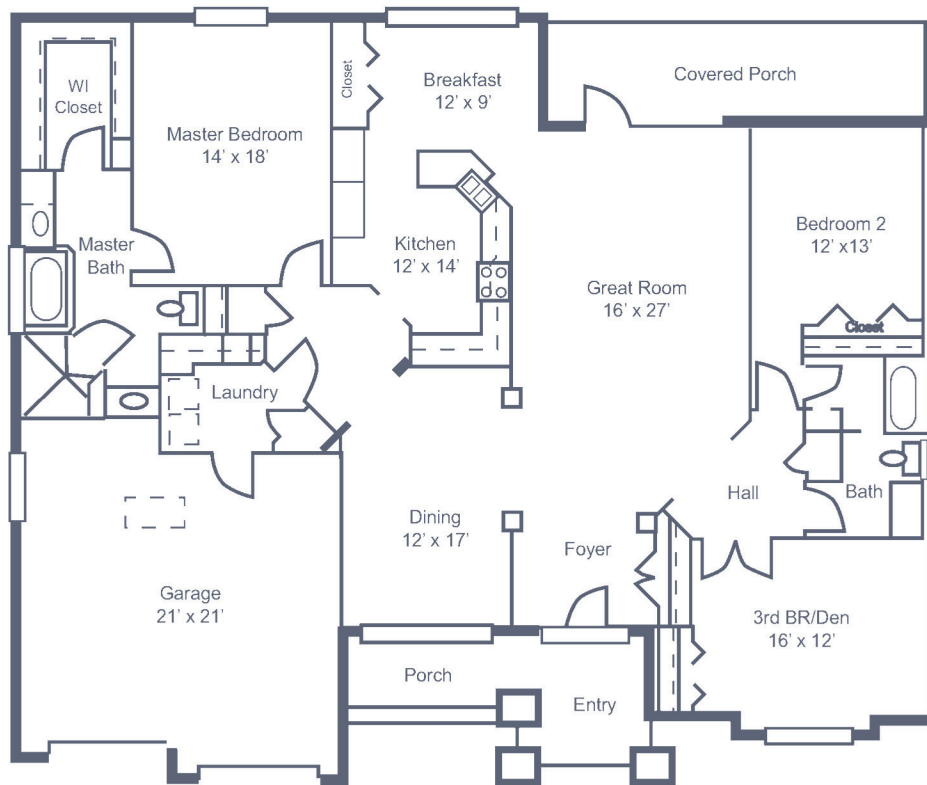

Fairway Homes

Oakmont

Two Story
Three Bedroom/Den
Three Bath + Bonus Room
3,176 sq. ft.

Second Level (406 sq. ft.)

First Level (2,770 sq. ft.)

Dimensions are approximate.
Floor plans may vary.

Cypress Village