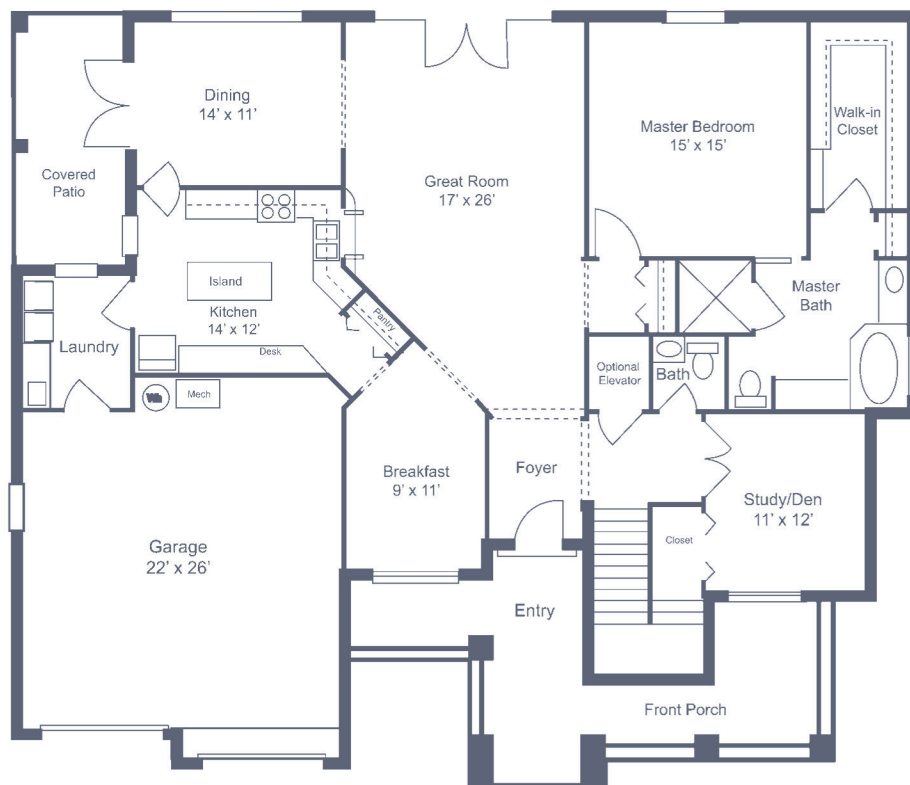

## Riviera

Two Story • Three Bedroom/Den • Two-and-a-Half-Bath + Bonus Room • 2,944 sq. ft.

Second Level (910 sq. ft.)

First Level (2,034 sq. ft.)

Dimensions are approximate.  
Floor plans may vary.