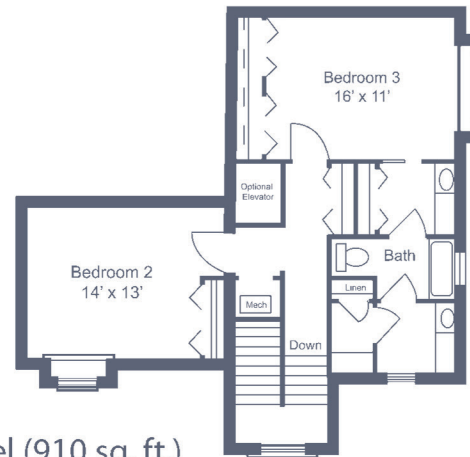

## Riviera

Two Story • Three Bedroom/Den • Two-and-a-Half-Bath + Bonus Room • 2,944 sq. ft.

Second Level (910 sq. ft.)

First Level (2,034 sq. ft.)

Dimensions are approximate.  
Floor plans may vary.